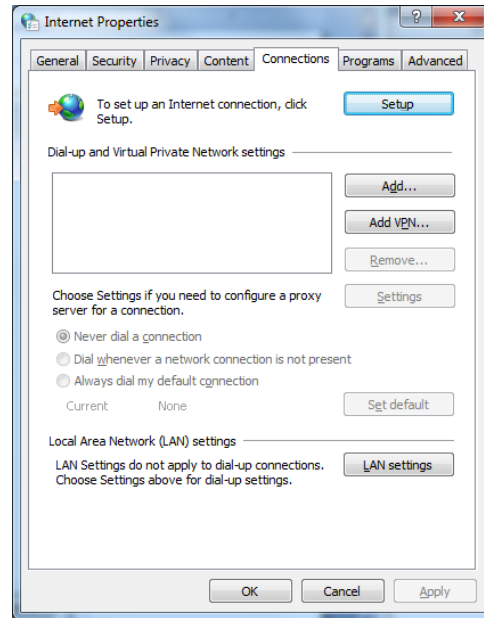

Puerto Rico Webmasters

PRW Internet Connection Wizard for Windows 7

1. Click on the “Start” button and select “Control Panel”. Then click on “Network and Internet” and select “Internet Options” move to the “Connections” tab and click on the “Setup” button at the top of the screen.

**Puerto Rico
Webmasters
(PRW.NET)**
PO BOX 9111
Santurce, PR 00908
Tel (787) 723-5000
Fax (787) 722-6242
Toll Free 1-877-779-6381
Support (787) 641-9800